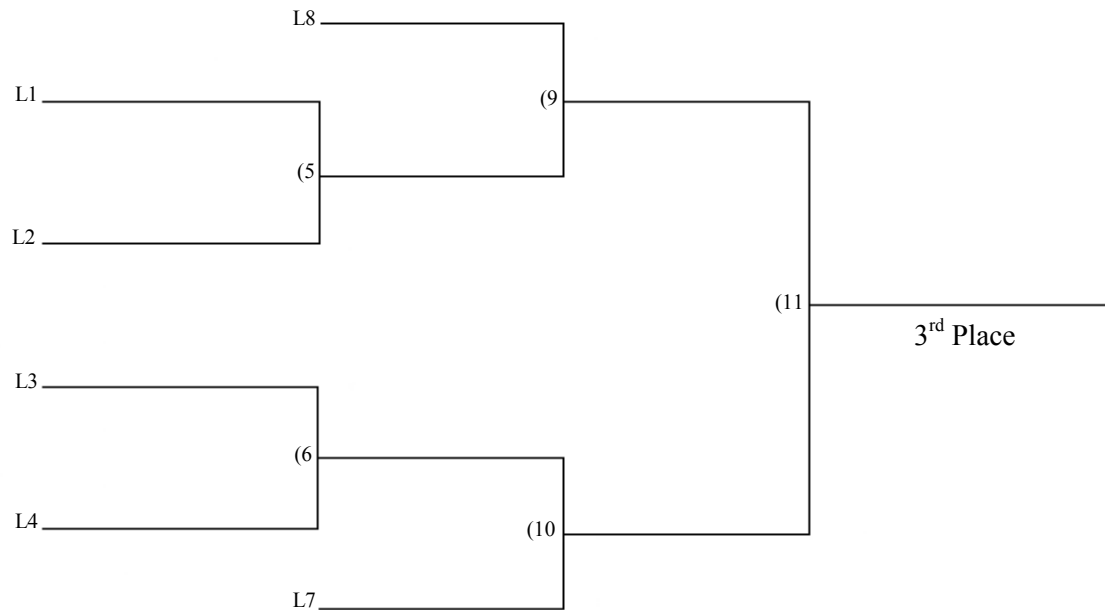

# 2017 WTA Ladies Singles Varsity

Champion

2<sup>nd</sup> Place (Loser of 12)

Consolation Bracket

3<sup>rd</sup> Place

4<sup>th</sup> Place (Loser of 11)